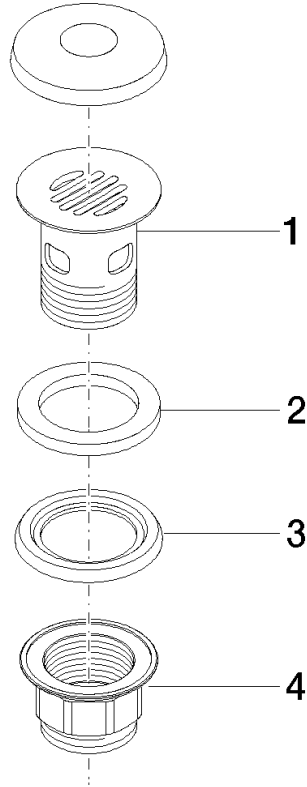

**Grated waste 1 1/4" - Champagne (22kt Gold)**

IMO

10 105 970

Fits: IMO, LULU, MADISON, MEM, TARA,  
CL.1, LISSÉ, VAIA, META, CYO

	Champagne (22kt Gold)	10 105 970-47
	Chrome	10 105 970-00
	Brushed Platinum	10 105 970-06
	Platinum	10 105 970-08
	Durabross (23kt Gold)	10 105 970-09
	Dark Chrome	10 105 970-19
	Light Gold	10 105 970-26
	Brushed Light Gold	10 105 970-27
	Brushed Durabross (23kt Gold)	10 105 970-28
	Matte Black	10 105 970-33
	Brushed Bronze	10 105 970-42
	Brushed Champagne (22kt Gold)	10 105 970-46
	Brushed Chrome	10 105 970-93
	Brushed Dark Platinum	10 105 970-99

## Grated waste 1 1/4" - Champagne (22kt Gold)

---

IMO

10 105 970

Only suitable for basins with an overflow.

10 105 970

10 105 970

Parts for other finishes can be found here: [Chrome](#)

### Spare parts list

No.	Item Number	Name	Quantity used	Delivery time
1	09 11 01 027-47	cup	1	30
2	09 14 05 039 90	seal	1	2
3	09 14 03 025 90	seal	1	2
4	09 23 10 020-47	nut	1	30